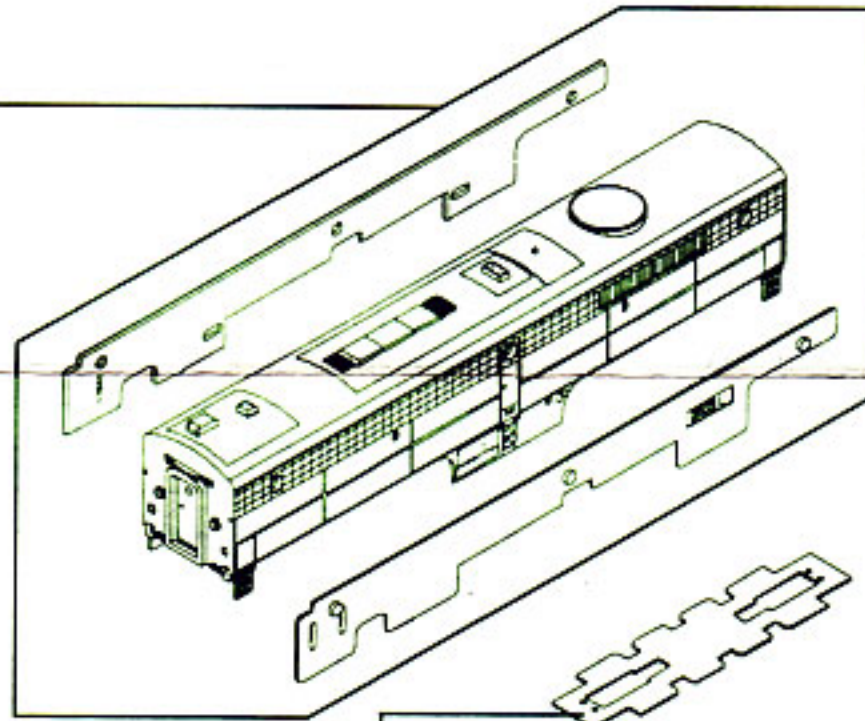

# ALCO PA-1 / PB-1

**N Scale**

934050  
Numberboards Set PA-1

920041 Black  
920045 Red  
920046 Yellow  
Air Horn Single Chime  
Long

920120  
Glass Set PA/B-1

921360 Bodysell PA-1 Small NB Dual HL  
921370 Bodysell PA-1 Small NB Single HL  
921380 Bodysell PA-1 45 Degree NB Dual HL

921390  
Bodysell PB-1

928030  
Light Assy E "A" Unit/PA-1

928031  
Circuit Board E "B" Unit/PB-1

926040  
Motor W/Flywheel E Unit/PA/B-1

926520  
Worm Bearing & Joint Set PA/B-1

925100  
Mechanism PA/B-1 Complete  
(w/o Trucks)