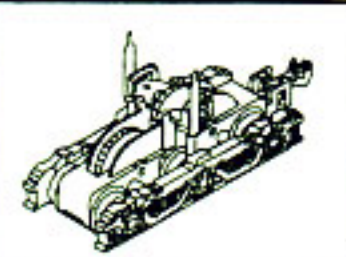

921390  
Bodysell PB-1

928030  
Light Assy E "A" Unit/PA-1

928031  
Circuit Board E "B" Unit/PB-1

926040  
Motor W/Flywheel E Unit/PA/B-1

926520  
Worm Bearing & Joint Set PA/B-1

925100  
Mechanism PA/B-1 Complete  
(w/o Trucks)

930040  
Double Gear Type 4

931060  
Idler Gear Type 6

932020  
Geared Wheel Set Pointed Axle

929151 Black  
929153 Silver  
Truck Assy PA-1 Front

929161 Black  
929163 Silver  
Truck Assy PA/B-1 W/Coupler

923110  
Coupler Set Rapido Offset Snap In Body Mount

923010  
Coupler Set Rapido Truck Mounted Draft Gear

923100  
Coupler Set KATO Knuckle Locomotive  
Offset Shank